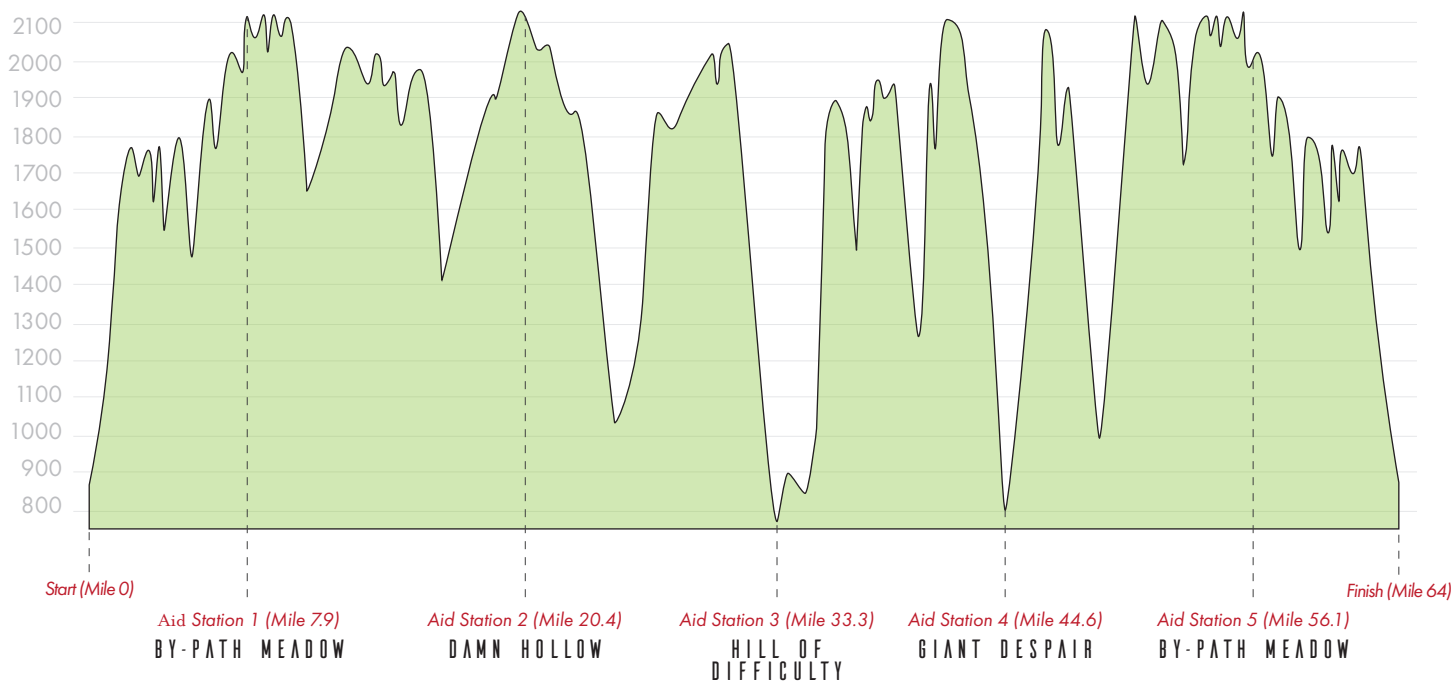

BLACK FOREST ULTRA - ELEVATION PROFILE
13,400' GAIN

Black Forest Ultra - Aid Stations (Odd Years)						
Number	Name	Total Miles	From Last AS	Cutoff	Overall Pace	Segment Pace
Start	Hyner Run SP	0				
Aid 1	By-Path Meadow	7.9	7.9	2:30 AM	18:59	18:59
Aid 2	Damn Hollow	20.4	12.5	6:15 AM	18:23	18:00
Aid 3	Hill of Difficulty	33.3	12.9	10:15 AM	18:28	18:36
Aid 4	Giant Despair	44.6	11.3	2:00 PM	18:50	19:55
Aid 5	By-Path Meadow	56.1	11.5	5:00 PM	18:11	15:39
Finish	Hyner Run SP	64	7.9	7:00 PM	17:49	15:11

ODD YEARS

**All Aid Stations Are Drop Bag Accessible **