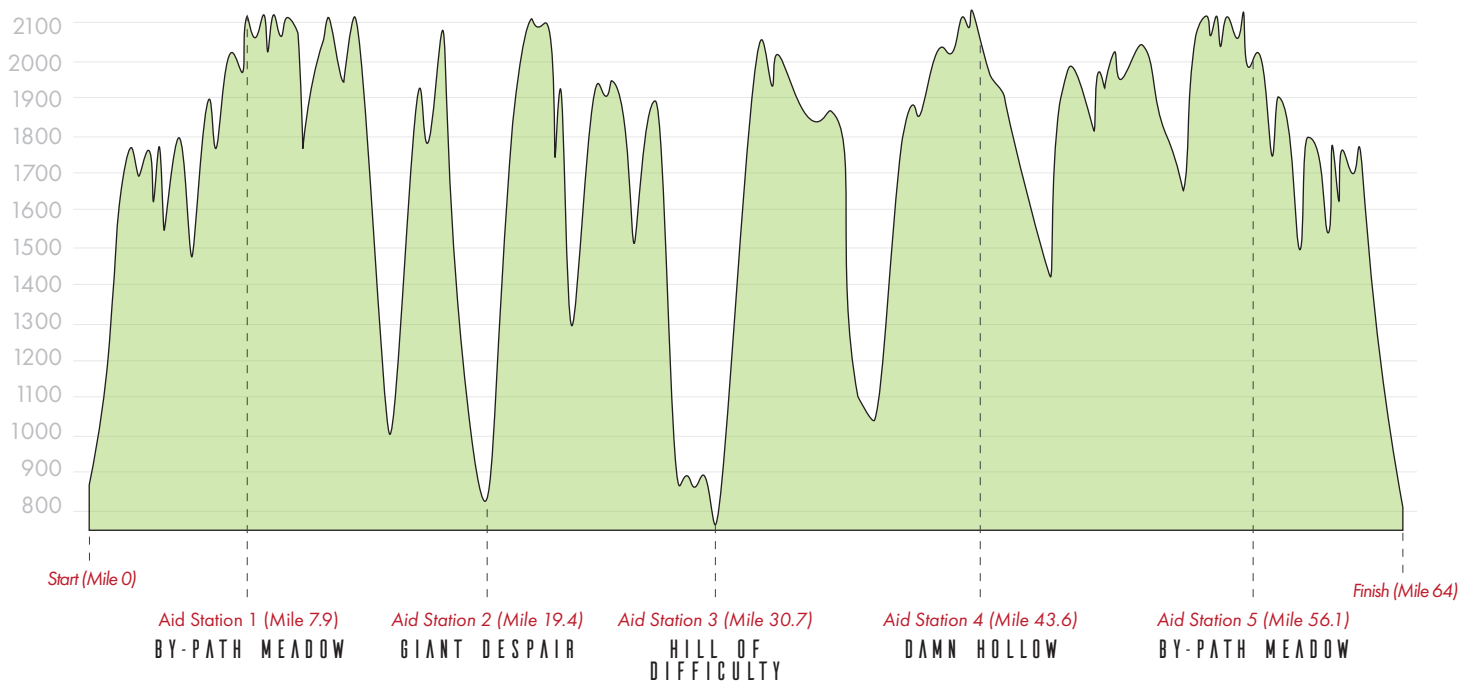

Diabolically
Epic

BLACK FOREST ULTRA - ELEVATION PROFILE
13,400' GAIN

Black Forest Ultra - Aid Stations (Even Years)						
Number	Name	Total Miles	From Last AS	Cutoff	Overall Pace	Segment Pace
Start	Hyner Run SP	0				
Aid 1	By-Path Meadow	7.9	7.9	2:30 AM	18:59	18:59
Aid 2	Giant Despair	19.4	11.5	6:00 AM	18:33	18:16
Aid 3	Hill of Difficulty	30.7	11.3	9:45 AM	19:03	19:55
Aid 4	Damn Hollow	43.6	12.9	1:30 PM	18:35	17:27
Aid 5	By-Path Meadow	56.1	12.5	5:00 PM	18:11	16:48
Finish	Hyner Run SP	64	7.9	7:00 PM	17:49	15:11

EVEN YEARS

**All Aid Stations Are Drop Bag Accessible **